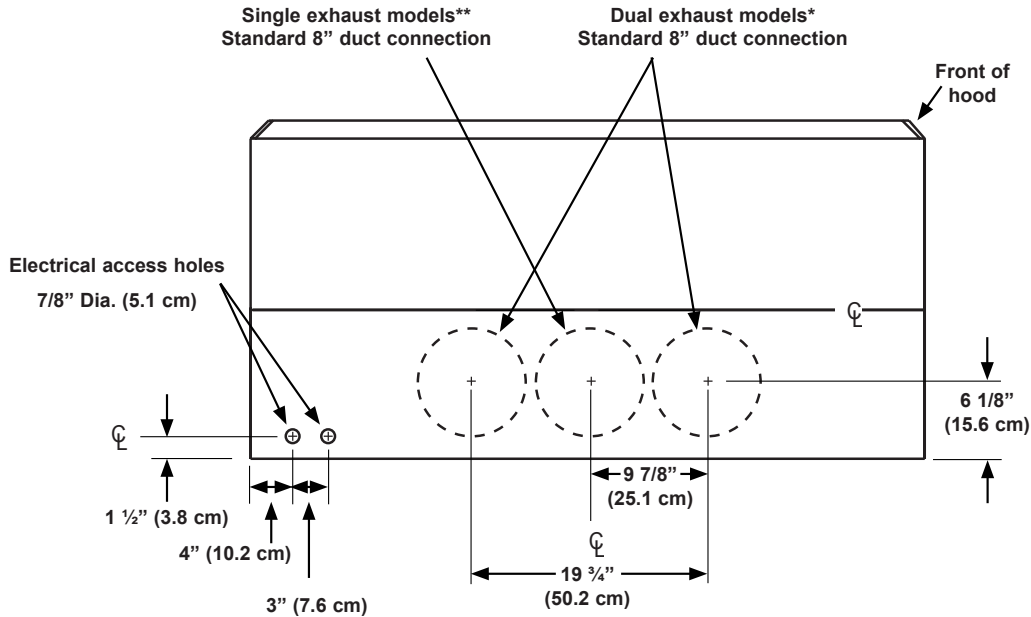

EH, EHR & MH Wall Mount Range Hoods

NOTE: The exhaust duct(s) and electrical wiring can be connected from either the top or the back of the hood.

Top Dimensions

All tolerances: +1/16", -0, (+1.6mm, -0) unless otherwise stated